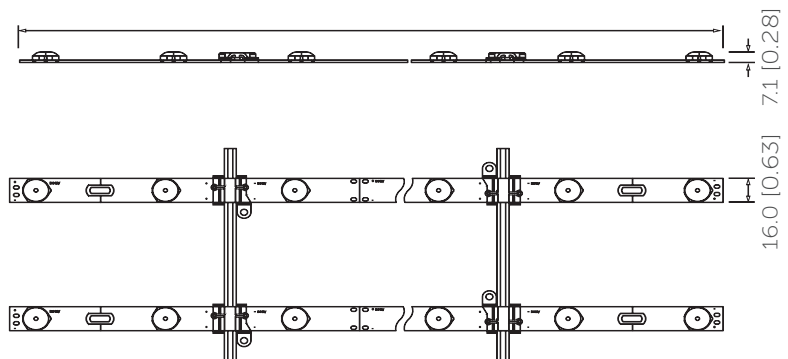

VDL-SN5-XXXX

Model No	Length	LED (pcs)	Input voltage	Power	Light output	Max. in serial connection	Efficacy	Cuttable
VDL-SN5-1302	130 mm	2	24V (DC)	1.68W	184 lm	15	110 lm/W	100mm/2 Leds
VDL-SN5-3304	330 mm	4	24V (DC)	3.36W	368 lm	6	110 lm/W	100mm/2 Leds
VDL-SN5-4305	430 mm	5	24V (DC)	5.04W	550 lm	5	110 lm/W	100mm/2 Leds
VDL-SN5-5306	530 mm	6	24V (DC)	5.1W	560 lm	4	110 lm/W	100mm/2 Leds
VDL-SN5-9310	930 mm	0	24V (DC)	8.4W	950 lm	2	110 lm/W	100mm/2 Leds