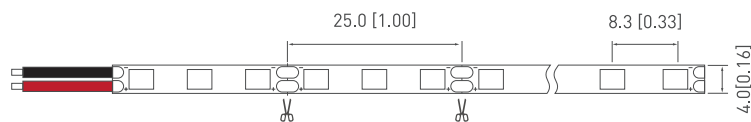

Model No	CCT (K)	Ra	Voltage (V DC)	Power (W/m)	Luminous Flux (lm/m)	Efficacy (lm/W)
VFN-2835A-120-12/24	4000	>90	12/24	9.6	912	95