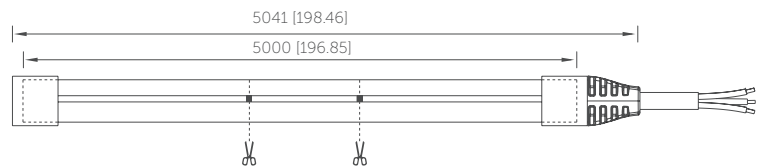

Model No	CRI	Color Available	Voltage (V DC)	Power (W/m)	Luminous Flux (lm/m)	Efficacy (lm/W)
VNL-S6F-22K	>90	● 2200K	12	12.0	123	10.7
VNL-S6F-27K	>80	● 2700 K	12		178	16.2
VNL-S6F-29K		● 2900K			214	18.8
VNL-S6F-39K		● 3900 K			218	19.3
VNL-S6F-45K		● 4500 K			211	18.8
VNL-S6F-47K		● 4700 K			198	18.7
VNL-S6F-54K		○ 5400 K			224	19.9
VNL-S6F-58K		○ 5800 K			234	21.1
VNL-S6F-R	/	● Red	12	12.0	86	7.2
VNL-S6F-G		● Green			114	9.5
VNL-S6F-B		● Blue			39	3.3
VNL-S6F-Y		● Yellow			201	16.8
VNL-S6F-TW	>80	● 2900 K		14.4	206	31
		● 5200 K			220	33