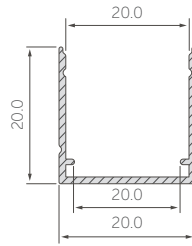

VAL-SL202017-A