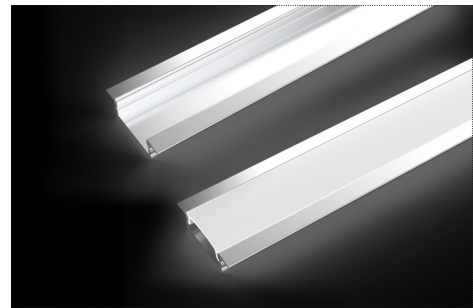

VAL-SL202017-A

VAL-SL250712-A

VAL-SL302027-A