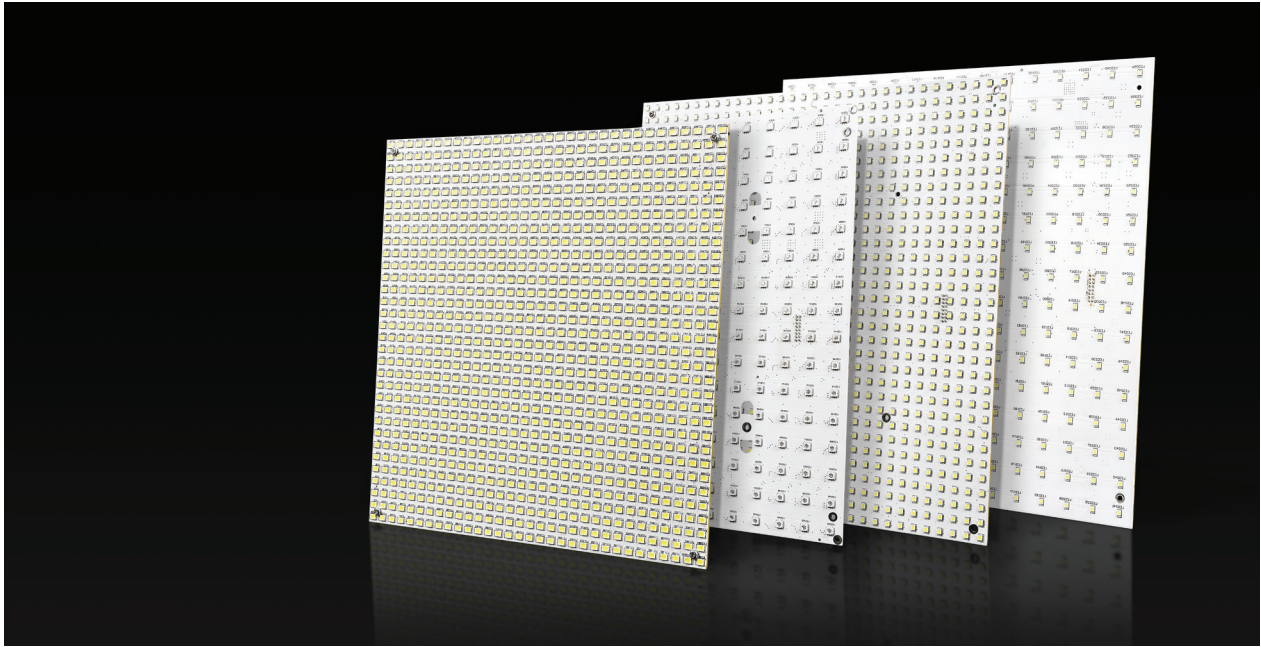

Suitable products

Light guiding plate

Flexible panel

Dynamic panel

Flexible panel

Vivalyte's flexible panel is available in all kinds of sizes, with single color, tunable white, RGB and RGB digital. It is widely used in walls, ceilings, light boxes and curved spaces.

VLE-H150-D3-DN4040-XXX-XX

Light color	CCT (K)	Voltage (V DC)	Power (W/pcs)	Luminous Flux (lm/pcs)	Efficacy (lm/W)
R	620-625	24	31	548	15
G	515-530	24	31	1525	41
B	460-470	24	31	330	9
RGB	/	24	72	2343	28

Dynamic panel

Vivalyte's dynamic lightbox is a high performance solution that offers support for various animation and video formats, ensuring smooth playback of your media files.

Its low power consumption design provides energy-efficient performance, making it ideal for lightbox advertising. You can rest assured that your advertising content will be displayed in the best possible quality, offering your customers a seamless viewing experience. Its long service life ensures that you get the maximum value from your investment.