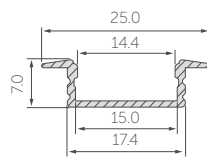

VAL-SL250712-A