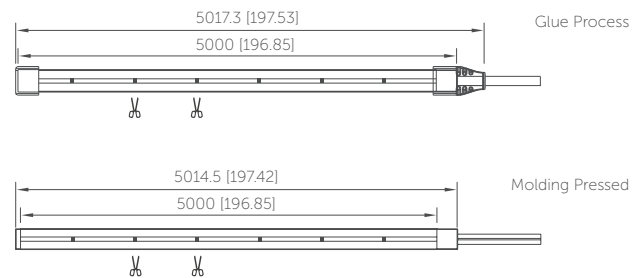

Model No	CRI	Color Available	Voltage (V DC)	Power (W/m)	Luminous Flux (lm/m)	Efficacy (lm/W)
VNL-F10F-22K	>90	● 2200K	24	7.2±10%	360	50.0
VNL-F10F-27K		● 2700 K			432	60.0
VNL-F10F-30K		● 3000K			446	62.0
VNL-F10F-33K		● 3300 K			468	65.0
VNL-F10F-39K		● 3900 K			446	62.0
VNL-F10F-50K		○ 5000 K			504	70.0
VNL-F10F-57K		○ 5700 K			525	73.0
VNL-F10F-R		● Red	24	7.2±10%	50	7.0
VNL-F10F-G		● Green			500	70.0
VNL-F10F-B		● Blue			100	14.0
VNL-F10F-Y		● Yellow			/	/
VNL-F10F-O		● Orange			/	/