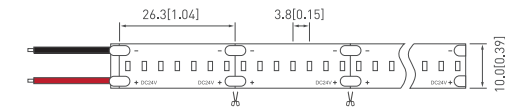

VFN-2110-226-24