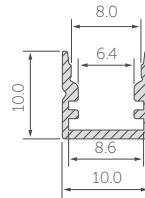

VAL-SL101008-A