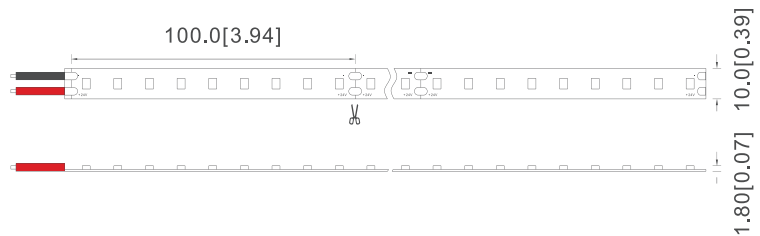

Model No	CCT (K)	Ra	Voltage (V DC)	Power (W/m)	Luminous Flux (lm/m)	Efficacy (lm/W)	Energy efficiency class
VFN-H2835K-90-24	4000	>80	24	4.80	1042	217	B
VFN-H2835K-144-24	4000	>80	24	7.68	1650	215	B
VFN-H2835K-180-24	4000	>80	24	9.60	2044	213	B

Model No	CCT (K)	Ra	Voltage (V DC)	Power (W/m)	Luminous Flux (lm/m)	Efficacy (lm/W)	Energy efficiency class
VFN-H2835K-90-12	4000	>90	12	4.80	922	192	C
VFN-H2835K-144-12	4000	>90	12	7.68	1475	192	C
VFN-H2835K-180-12	4000	>90	12	9.60	1820	190	C