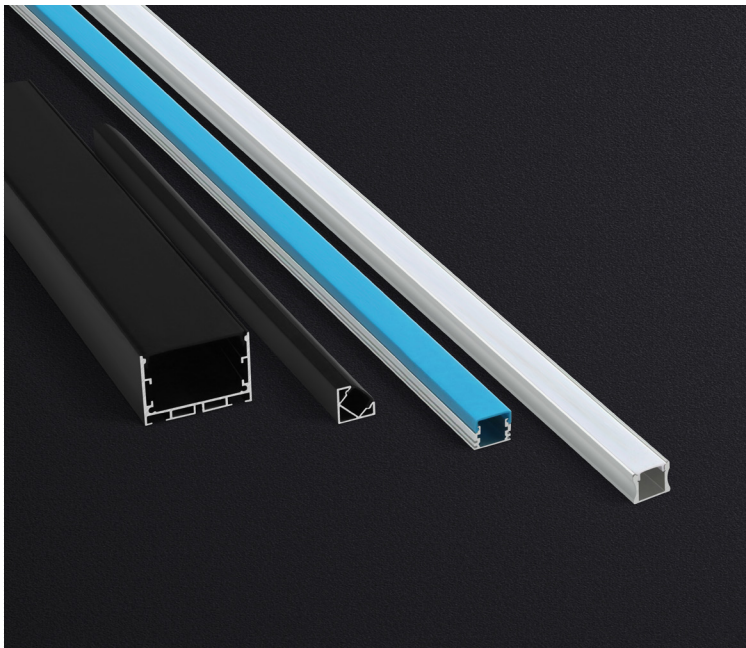

Suitable products

Rigid bar

Lighting fixture

Dynamic panel

Seamless rigid bar

LED Modular
lighting system

Suitable for lighting of shelves,
cabinets, display racks, props, etc.

- No dark spots at the linkage point for a continuous, seamless effect
- Super slim, linear LED with spot free high output
- Quick connection system
- Color consistency
- Various mounting methods, including magnetic

Magnetic Mounting

Fixed Mounting

Optical strip

Professional optic lens design, IP67 rating, 30° and 60° degree available. Delivering a perfect, continuous and smooth lighting.

VFO-2835-40-24

Model No	Light color	Color Available (K/nm)	Ra	Voltage (V DC)	Power (W/m)	Luminous Flux (lm/m)	Efficacy (lm/W)
VFO-2835-40-24	W	4000	>80	24	24	2450	102

Aluminum profile

Our profiles are crafted from top grade 6063 aerospace aluminum, ensuring durability and longevity. The silver anodized surface adds a sleek and modern touch to your indoor lighting. For an easy and hassle-free installation, our profiles come with a press-fit PC cover and push-fit plugs. The end result is a comfortable and well-lit space that you'll love spending time in.