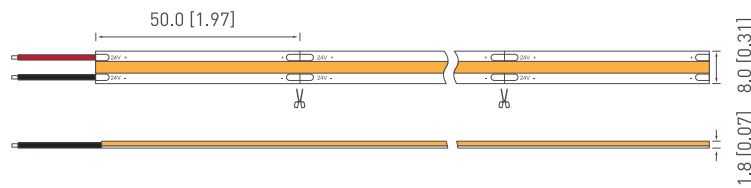

Size	Input Voltage	LED Qty	Standard Run	LED/unit
5000x4mm	DC12V	120 LED/m	1 m	3LED
5000x4mm	DC24V	120 LED/m	2 m	6LED

VFN-2110-226-24

VFN-2110-350-24

Model No	CCT (K)	Ra	Voltage (V DC)	Power (W/m)	Luminous Flux (lm/m)	Efficacy (lm/W)
VFN-2110-266-24	4000	>90/95	24	13.68	1258/1153	92/84
VFN-2110-350-24	4000	>90/95	24	14.4	1425/1306	99/91
VFN-2110-490-24	4000	>90/95	24	16.8	1663/1524	99/91
VFN-2110-630-24	4000	>90/95	24	21.6	2052/1881	95/87
VFN-2110-700-24	4000	>90/95	24	24.0	2185/2003	91/83