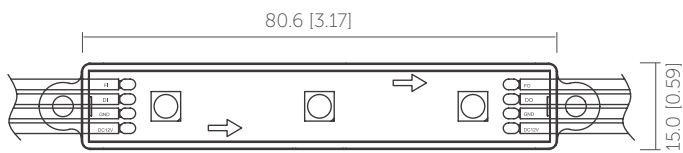

Light color	CCT (K)	Voltage (V DC)	Power (W/pcs)	Luminous Flux (lm/pcs)	Efficacy (lm/W)
R	620-625	12	0.2	5-7	≥ 24
G	525-530	12	0.2	10-12	≥ 49
B	465-470	12	0.2	2-3	≥ 9