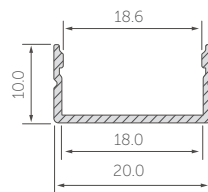

VAL-SL201017-A