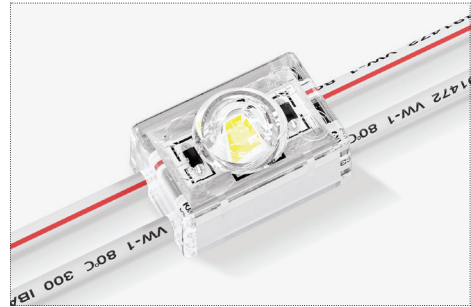

Light color	CCT (K)	Voltage (V DC)	Power (W/pcs)	Luminous Flux (lm/pcs)	Efficacy (lm/W)
W	2000-12000	40	110	12	0.36