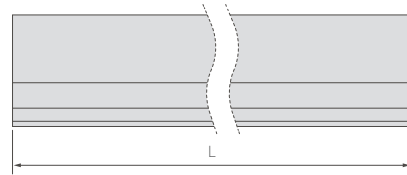

VAL-LU1709