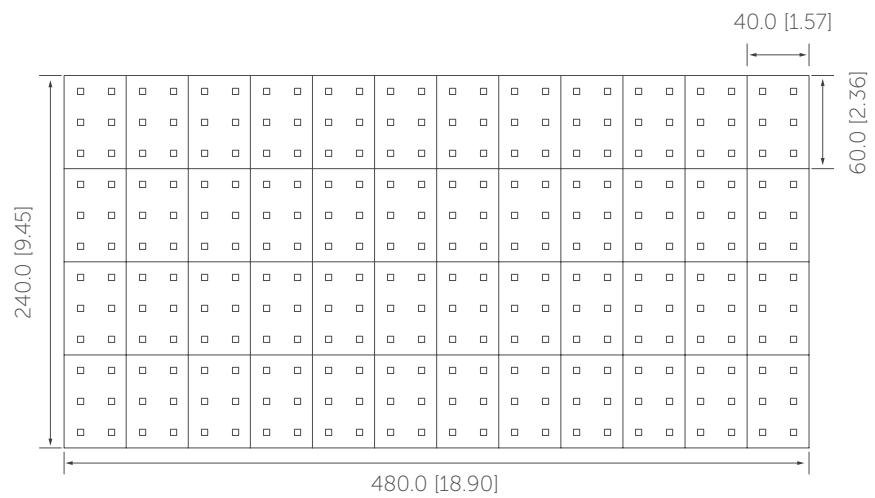

VLE-H150-D3-DN4040-XXX-XX

Light color	CCT (K)	Voltage (V DC)	Power (W/pcs)	Luminous Flux (lm/pcs)	Efficacy (lm/W)
R	620-625	24	31	548	15
G	515-530	24	31	1525	41
B	460-470	24	31	330	9
RGB	/	24	72	2343	28