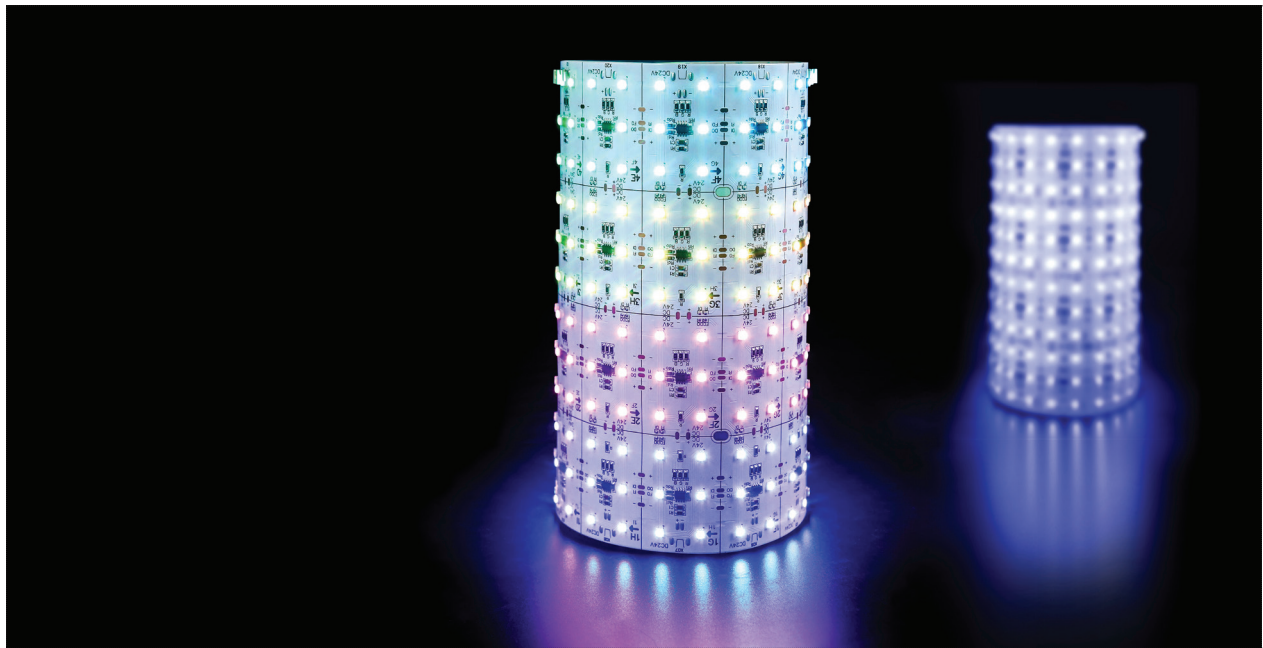

Suitable products

Light guiding plate

Flexible panel

Dynamic panel

Flexible panel

Vivalyte's flexible panel is available in all kinds of sizes, with single color, tunable white, RGB and RGB digital. It is widely used in walls, ceilings, light boxes and curved spaces.

Dynamic panel

Vivalyte's dynamic lightbox is a high performance solution that offers support for various animation and video formats, ensuring smooth playback of your media files.

Its low power consumption design provides energy-efficient performance, making it ideal for lightbox advertising. You can rest assured that your advertising content will be displayed in the best possible quality, offering your customers a seamless viewing experience. Its long service life ensures that you get the maximum value from your investment.