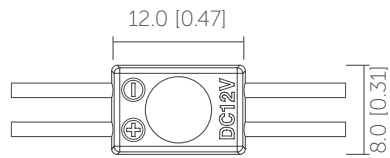

Light color	CCT (K)	Voltage (V DC)	Power (W/pcs)	Luminous Flux (lm/pcs)	Efficacy (lm/W)
W	2000-12000	40	110	12	0.36