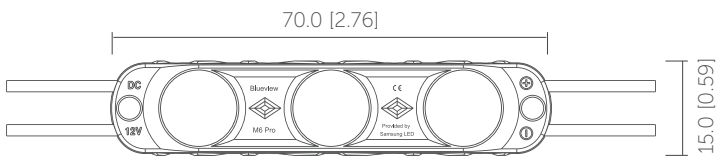

Light color	CCT (K)	Voltage (V DC)	Power (W/pcs)	Luminous Flux (lm/pcs)	Efficacy (lm/W)
W	6000-7000	12	1.1	116	105