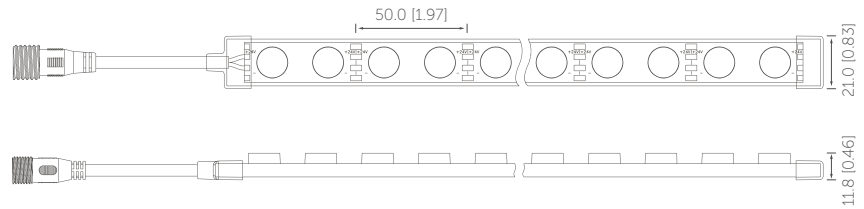

Magnetic Mounting

Fixed Mounting

Optical strip

Professional optic lens design, IP67 rating, 30° and 60° degree available. Delivering a perfect, continuous and smooth lighting.

VFO-2835-40-24

Model No	Light color	Color Available (K/nm)	Ra	Voltage (V DC)	Power (W/m)	Luminous Flux (lm/m)	Efficacy (lm/W)
VFO-2835-40-24	W	4000	>80	24	24	2450	102

Aluminum profile

Our profiles are crafted from top grade 6063 aerospace aluminum, ensuring durability and longevity. The silver anodized surface adds a sleek and modern touch to your indoor lighting. For an easy and hassle-free installation, our profiles come with a press-fit PC cover and push-fit plugs. The end result is a comfortable and well-lit space that you'll love spending time in.