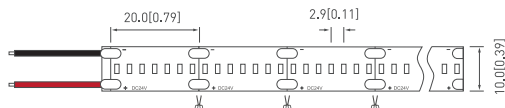

VFN-2110-350-24

Model No	CCT (K)	Ra	Voltage (V DC)	Power (W/m)	Luminous Flux (lm/m)	Efficacy (lm/W)
VFN-2110-266-24	4000	>90/95	24	13.68	1258/1153	92/84
VFN-2110-350-24	4000	>90/95	24	14.4	1425/1306	99/91
VFN-2110-490-24	4000	>90/95	24	16.8	1663/1524	99/91
VFN-2110-630-24	4000	>90/95	24	21.6	2052/1881	95/87
VFN-2110-700-24	4000	>90/95	24	24.0	2185/2003	91/83