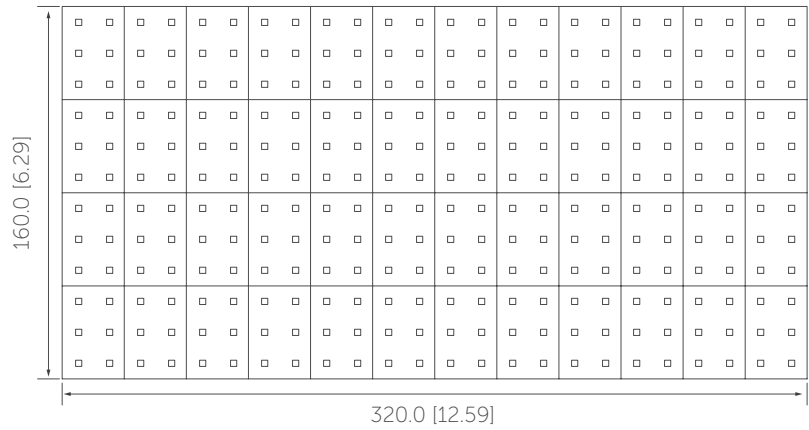

Model No	Pixel Pitch (mm)	Total Panels limit	Voltage (V DC)	Power (W/panel)	Fire rating	Dimensions (mm)
VDP-3528-P12-RGB	12	unlimited	5	23	DIN 4102 B1	192x192 320x320
VDP-3528-P20-RGB	20	unlimited	5	23	DIN 4102 B1	320x160 160x320 160x160