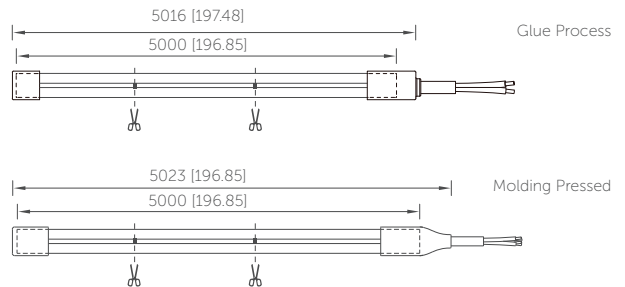

Model No	CRI	Color Available	Voltage (V DC)	Power (W/m)	Luminous Flux (lm/m)	Efficacy (lm/W)
VNL-F12F-23K	>90	● 2300K	24	11.5±10%	448	38.3
VNL-F12F-27K	>80	● 2700 K			638	55.7
VNL-F12F-30K		● 3000K			391	59.8
VNL-F12F-41K		● 4100 K			734	62.8
VNL-F12F-48K		● 4800 K			744	63.7
VNL-F12F-60K		○ 6000 K			710	60.8
VNL-F12F-R		● Red	24		260	22.3
VNL-F12F-G		● Green			758	65.0
VNL-F12F-B		● Blue			154	13.2
VNL-F12F-Y		● Yellow			184	16.0
VNL-F12F-O		● Orange			304	26.1
VNL-F12F-TW	>80	● 3000 K	24	7.2±10%	463	64.3
		○ 6000 K		7.1±10%	464	64.9
		● W+N		14.3±10%	912	63.7
VNL-F12F-RGB		● Red	24	4.7±10%	90	19.2
		● Green		4.9±10%	234	47.7
		● Blue		4.6±10%	48	10.2
		● RGB		14.1±10%	356	25.3