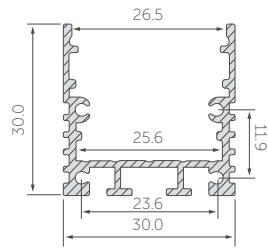

VAL-SL303025-A