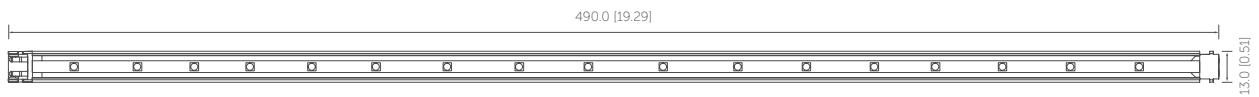

Suitable products

Rigid bar

Lighting fixture

Dynamic panel

Seamless rigid bar

LED Modular
lighting system

Suitable for lighting of shelves,
cabinets, display racks, props, etc.

- No dark spots at the linkage point for a continuous, seamless effect
- Super slim, linear LED with spot free high output
- Quick connection system
- Color consistency
- Various mounting methods, including magnetic