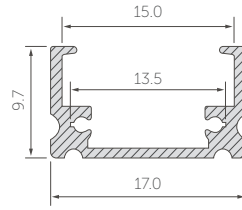

VAL-LU1709