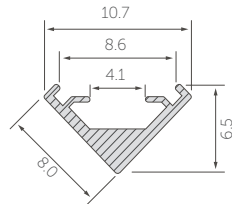

VAL-SL080804