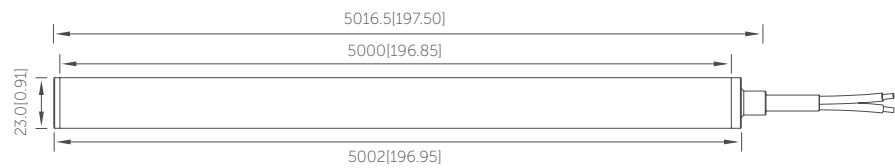

Model No	CRI	Color Available	Voltage (V DC)	Power (W/m)	Luminous Flux (lm/m)	Efficacy (lm/W)
VNL-R23C-24K	>80	● 2400 K	24	16.0±10%	1156	71.6
VNL-R23C-27K		● 2700 K			1270	84.3
VNL-R23C-30K		● 3000 K			1457	90.3
VNL-R23C-40K		● 4000 K			1466	90.5
VNL-R23C-50K		● 5000K			1473	92.8
VNL-R23C-65K		○ 6500K			1362	85.1
VNL-R23C-R	>80	● Red	24	16.0±10%	435	27.2
VNL-R23C-G		● Green			1338	83.6
VNL-R23C-B		● Blue			315	19.7
VNL-R23C-Y		● Yellow			201	12.6
VNL-R23C-O		● Orange			393	24.6
VNL-R23C-RGB	>80	● Red	24	6.4±10%	108	17.8
		● Green		6.4±10%	498	67.0
		● Blue		6.4±10%	103	15.6
		● RGB		19.2±10%	696	35.4