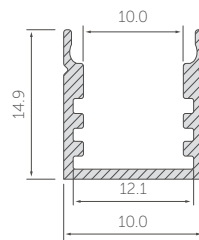

VAL-SL141512