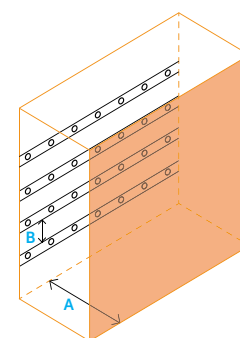

Specifications

Article name	Length	LED (pcs)	Input voltage	Power	Light output	Max. in serial connection	Efficacy	Cutttable
VDL-SN5-1302	130 mm	2	24V (DC)	1.68W	201 lm	10	120 lm/W	100mm/2 Leds
VDL-SN5-3304	330 mm	4	24V (DC)	3.36W	403 lm	10	120 lm/W	100mm/2 Leds
VDL-SN5-4305	430 mm	5	24V (DC)	5.04W	560 lm	10	103 lm/W	100mm/2 Leds
VDL-SN5-5306	530 mm	6	24V (DC)	5.1W	612 lm	10	120 lm/W	100mm/2 Leds
VDL-SN5-9310	930 mm	10	24V (DC)	8.4W	1054 lm	10	120 lm/W	100mm/2 Leds

Available color temperature

Other color options available on request

Recommended dimensions*

Thickness of the panel A	Bar to bar distance B	Qty/m ²
5 cm	15 cm	6 pcs
6 cm		
7 cm		

Note *: all test was using a white reflective backplane and white light-box fabrics as example.