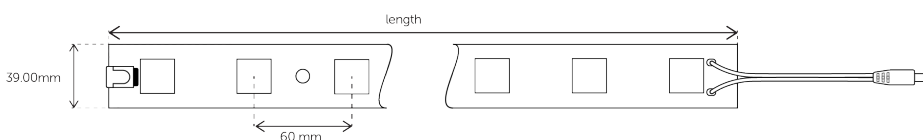

Applications

- Large format single sided and double sided lightboxes
- Event & exhibition displays
- Retail & shopping experience
- Interior walls and ceilings

24V

Key features

Indoor use

Up to 5 m

5 years warranty

Optional
Dimmable

easy connection
and installation

Dimensions

Light distribution graph

Beam angle: 7*25°

Safety & operation instructions

- Requires proper installation by qualified people
- All connections must be made while disconnected from the main power
- Non-water-resistant product for indoor installation environment only
- Operating temperature range: -20°C to 60°C
- Storage temperature range: -25°C to 70°C
- LED bars can be fixed with double-sided tape or screws, clean surface required
- 24V DC input: safe, low voltage loss & longer run

Specifications

Article name	Length	LED (pcs)	Power	Light output	Efficacy	input current
VSL-V-HP-888-15-24	888 mm	15	45 W	4636,3 lm	101 lm/W	1875 mA
VSL-V-HP-473-8-24	473 mm	8	24 W	2483,5 lm	98 lm/W	1000 mA
VSL-V-HP-298-5-24	298 mm	5	15 W	1539,1 lm	104 lm/W	625 mA
VSL-V-HP-236-4-24	236 mm	4	12 W	1229,2 lm	101 lm/W	500 mA
VSL-V-HP-178-3-24	178 mm	3	9 W	944,43 lm	100 lm/W	375 mA