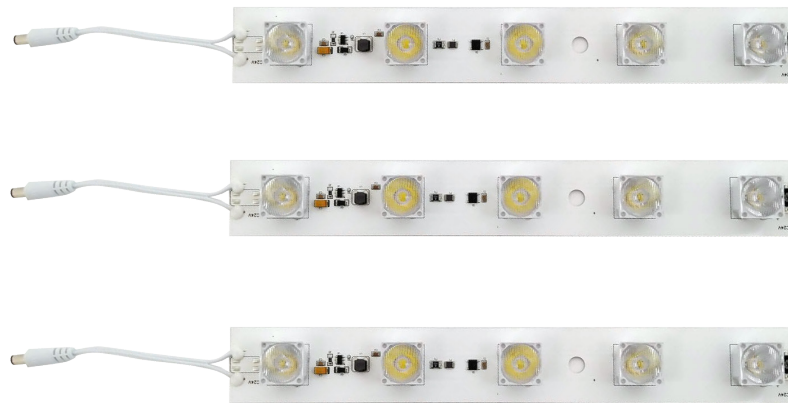

High power sidelit LED bars

VSL-V-HP

Vivaly^{te}'s high power sidelit solutions are suitable for **ultra large-format, lightboxes**, up to 5m height. The high-quality Samsung high power LEDs bring **high brightness** and ensure a **stable and uniform light distribution**.

VSL-V-HP

General specifications

Input voltage	24 VDC
Current	Current regulated
CRI	>75
Input current	50 mA
Power consumption	3W per LED
IP class	IP60
Lifetime	50 000H L70
LED type	Samsung 3535
Certificates	CE/RoHS/UL

Applications

- Large format single sided and double sided lightboxes
- Event & exhibition displays
- Retail & shopping experience
- Interior walls and ceilings

24V